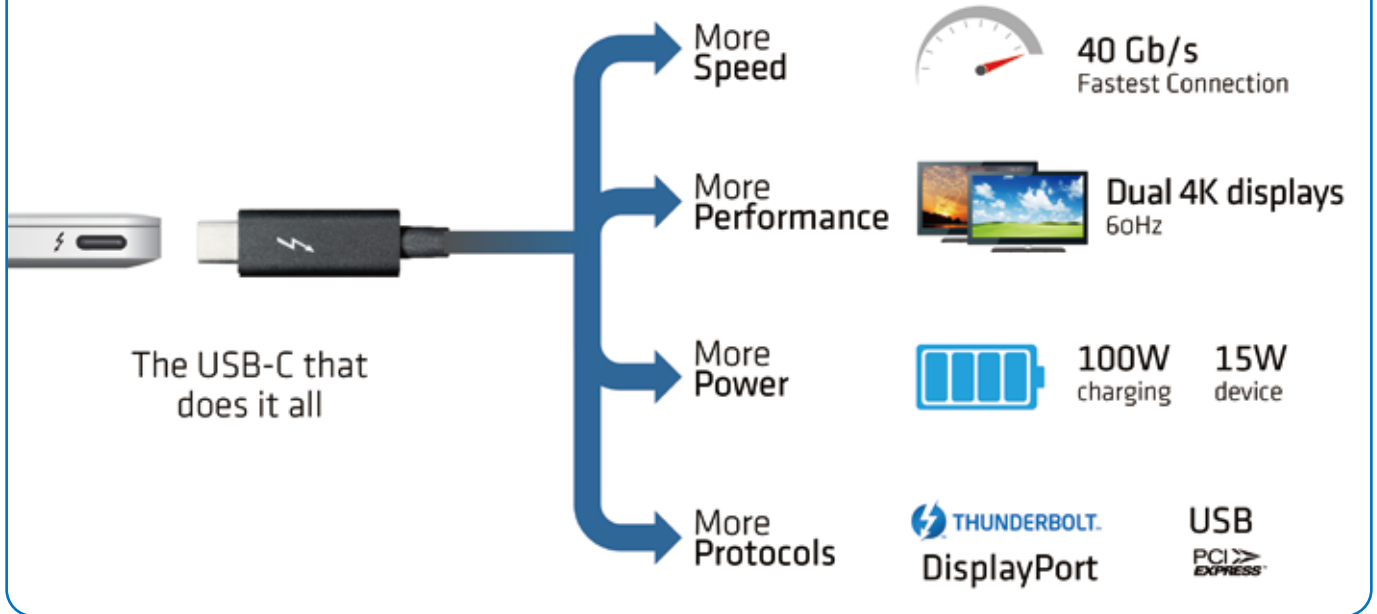

SAPPHIRE GearBox

Thunderbolt™ 3 External Graphics Solutions

- › *More Speed*
 - › *More Performance*
 - › *More Power*
 - › *More Protocols*

Thunderbolt™ 3 delivers best USB-C

Specification Table

Connect to PC	Thunderbolt™ 3 using 40Gbps cable		
Enclosure Dimensions	300mm X 138mm X 204mm / 11.8" X 5.43" X 8.03" (L/W/H)		
GPU Support (Graphics Cards are not included)	GPU Type	Single / Double Slots, Full Length, PCI-Express x16 Graphics Cards	
	GPU Max. Dimension	266mm x 125mm / 10.5" x 4.9" (L/H) *	
	GPU Max. Power Support	300 Watts	
	Graphics Outputs	Depends on the capabilities of installed graphics card	
Input	Thunderbolt™ 3 (USB-C for connection to PC)		
Output	USB 3.0		
	Gigabit Ethernet 10/100/1000		
Internal Power Supply	500 Watts		